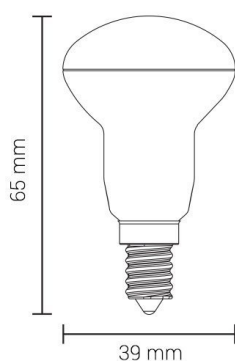

LED Bulb R39 E14

Leistung

4W

Helle Farbe

Warm
White
(WW)

CE

RoHS

Technische Spezifikationen

Katalognummer	1489
Beam angle	200°
Brand	Optonica
Catalogue number	SP4-A5
Color Code	828
Color Designation	Warm White (WW)

Correlated Color Temperature	2800K
Dimmable	No
EAN Code	3800156614895
Energy Consumption	4 kWh/1000h
Energy Efficiency Label	A++
Flux	300 lm
FLUX per watt	75lm/W
Input voltage	AC175-265V
Instant On	0.2s
IP	20
Items per box	100
Items per pack	1
Life span	25 000 Hours
Lumen maintenance at end of service life	70%
Material	Plastic+Aluminium
Mercury Free	Yes
On/Off Cycles	100 000x
Operating Frequency	50-60Hz
Power	4W
Power Factor	0.5
Power LED	4W
Ra ≥	80
Size of Box	420x220x165 mm
Size of package	70x40x40 mm
Size of product	39x65 mm
Socket	E14
Temperature	-30°C / +50°C
Warranty	2 Years
Wattage Equivalent	30W
Weight of Product	35 gr.