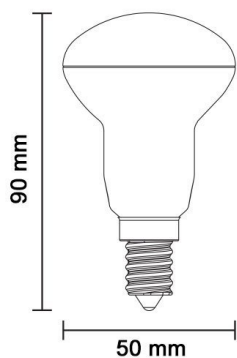

LED Bulb R50 E14 5 Years Warranty

Leistung

6W

Helle Farbe

Neutral
White
(NW)

CE

RoHS

Technische Spezifikationen

Katalognummer	1757
Beam angle	200°
	White
Brand	Optonica
Catalogue number	SP6-A8

Color Code	845
Color Designation	Neutral White (NW)
	White
Correlated Color Temperature	4500K
Dimmable	No
EAN Code	3800156617575
Energy Consumption	6 kWh/m /1000h
Energy Efficiency Label	A+
Flux	450 lm
FLUX per watt	75lm/W
Input voltage	AC175-265V
Instant On	0.1s
IP	20
Items per box	100
Items per pack	1
Life span	25 000 Hours
Lumen maintenance at end of service life	70%
Material	Plastic+Aluminium
Mercury Free	Yes
On/Off Cycles	100 000x
Operating Frequency	50-60Hz
Power	6W
Power Factor	0.5
Size of Box	520x270x200 mm
Size of package	95x55x55 mm
Size of product	φ50x90 mm
Socket	E14
Temperature	-30°C / +50°C
Warranty	5 Years
Wattage Equivalent	40W

Weight of Product

40 gr.